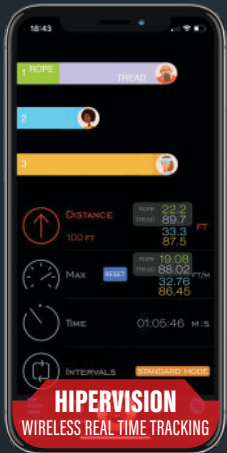

RX4400 CLIMBER

ROPEFLEX  **MADE IN THE USA**
TEL: 650-549-5888 EXT.1 EMAIL: INFO@ROPEFLEX.COM
WWW.ROPEFLEX.COM

INDEPENDENT MAGNETIC RESISTANCE
ON ROPE AND TREAD

EASY ON HANDS
PLIABLE ROPE

ADJUSTABLE INCLINE
50° TO 60° (SHOWN IN 60°)

STANDARD HAND RAIL RIGHT
AND LEFT AND HORIZONTAL
HANDLE BAR (NOT SHOWN)

HIDDEN WHEELS FOR
EASY TRANSPORT

RX2100 ATTACHABLE TRAINER

COMPATIBLE WITH EXISTING RACKS AND WALLS
PULLEY OPTIONS FOR CORE & LOWER BODY TRAINING